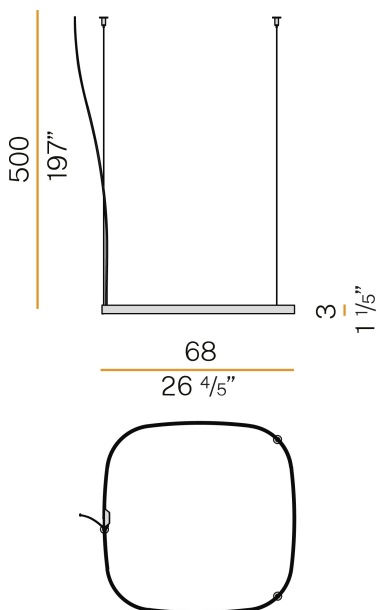

PANZERI

Zero Square

24V DC

M03230.075.0410

titanium

Data sheet

CODE	M03230.075.0410
SYSTEM POWER CONSUMPTION	34W
EFFICACY	89.97lm/W
LIGHT SOURCE	LED
LIGHT SOURCE LIFETIME	L70 (B50) 60.000h
COLOUR TEMPERATURE	3000K Ra>90
LIGHT DISTRIBUTION	diffused
POWER SUPPLY	24V DC
DRIVER	remote not included
NOMINAL LUMINOUS FLUX	4252lm
LUMEN OUTPUT	3059lm
EFFICIENCY	71.9%
WEIGHT	1,21 Kg
PROTECTION DEGREE	IP20
COLOUR TOLLERANCES	SDCM 3
PACKING DIMENSIONS (CM)	83,0 x 83,0 x 10,0

Single or multiple suspension lighting fixture for interiors, with direct and indirect light emission.

Bended extruded aluminium structure in white, black, bronze, mat brass or titanium polyacrylic paint.

Extruded polycarbonate diffuser with opaline finish.

Suspension kit with griplocks and 5m (196,9") long steel cables.

5m (196,9") long power cable in transparent PVC.

Provided without power canopy.

Technical drawing

Polar diagram